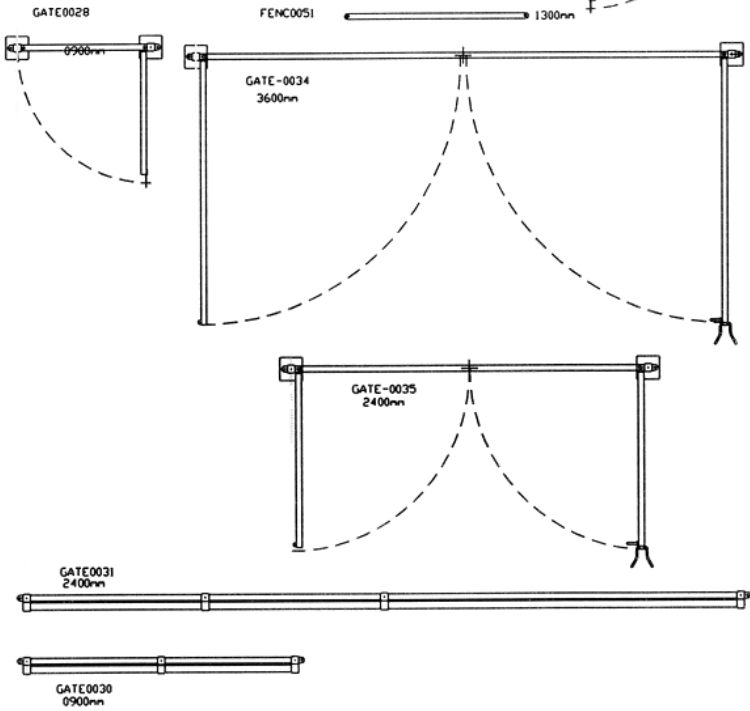

# STANDARD METRIC FENCE BLOCKS

## Cable Tray Bracket Components

## 2600 (8.5') High Components

## 1500 (4.9') High Components