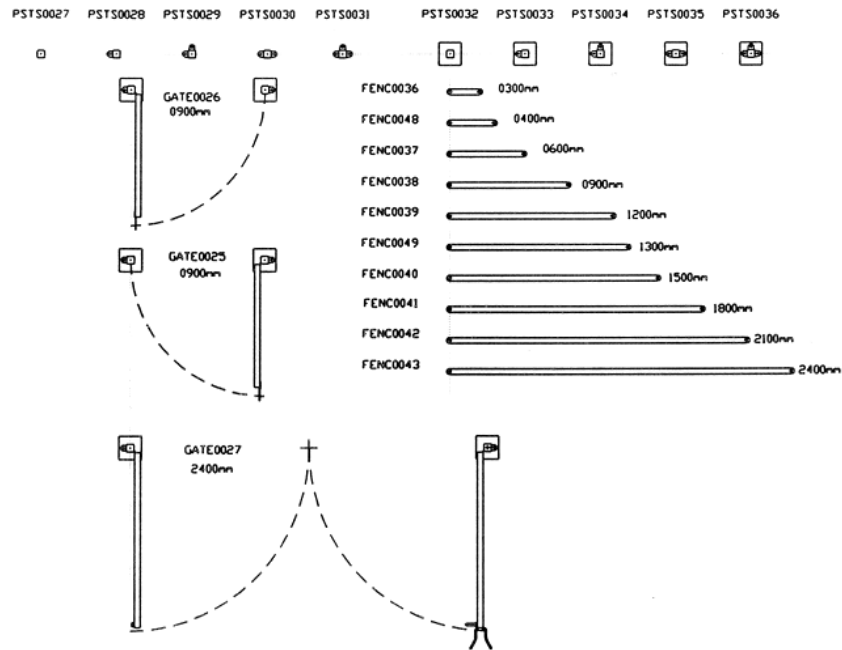

# STANDARD METRIC FENCE BLOCKS

## Cable Tray Bracket Components

## 1500 (4.9') High Components

## 4800mm High Vertical Lift Gates